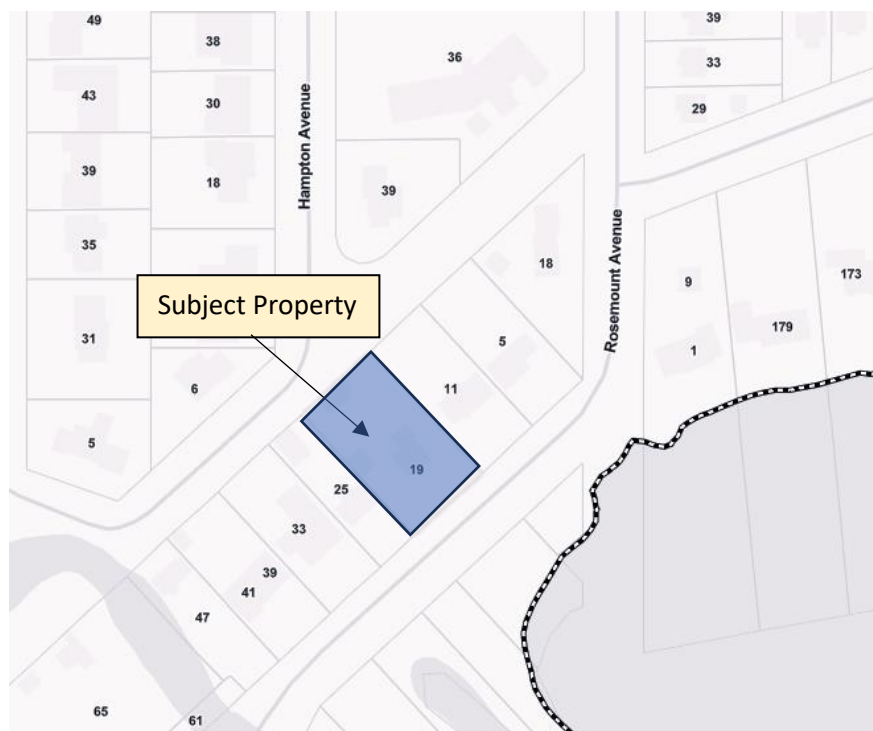

IN THE MATTER OF the Planning Act, R.S.O., 1990, c.P.13, as amended, and Section 5.3 (c) of the City of Port Colborne Zoning By-law 6575/30/18, as amended.

AND IN THE MATTER OF the lands legally known as Lots 5 and 6, Plan 803, in the City of Port Colborne, located in the First Density Residential (R1) zone, municipally known as 19 Lakeshore Road W.

AND IN THE MATTER OF AN APPLICATION by the owner Leo Di Fabio, for relief from the provisions of Zoning by-law 6575/30/18, as amended, under Section 45 of the Planning Act, R.S.O 1990 c.P 13, to permit the creation of a new building lot, notwithstanding the following:

1. That a minimum lot area of 0.0418 hectares be permitted whereas a minimum of 0.05 hectares is required.

Explanatory Relief from the Zoning By-law: The applicant is requesting permission to sever the subject lands into four equal parcels. Due to the dimensions of the proposed lots a minor variance is required. A sketch of the subject lands is included on the reverse of this notice, where the subject parcel is shown as Parcel 2.

LOCATION MAP

PLEASE TAKE NOTICE that this application will be heard in-person and virtually by the Committee of Adjustment as shown below:

Date: July 10th, 2024

Time: 6:00 P.M.

Location: 66 Charlotte Street – Third Floor Council Chambers and Virtually via Zoom

Additional information regarding this application is available for public inspection. An appointment can be scheduled in the office of the Planning and Development department, Monday to Friday, during the hours of 8:30 A.M. to 4:30 P.M., by telephone at (905)-228-8124 or through email at taya.taraba@portcolborne.ca to view the material.

PUBLIC HEARING: You are entitled to participate and express your views about this application, or you may be represented by counsel for that purpose. The Planning Division's report may be available for public inspection by Friday, July 5th, 2024.

NOTE: If you are receiving this notice as the owner of land that contains multiple residential units, please post this in a location that is visible to all tenants.