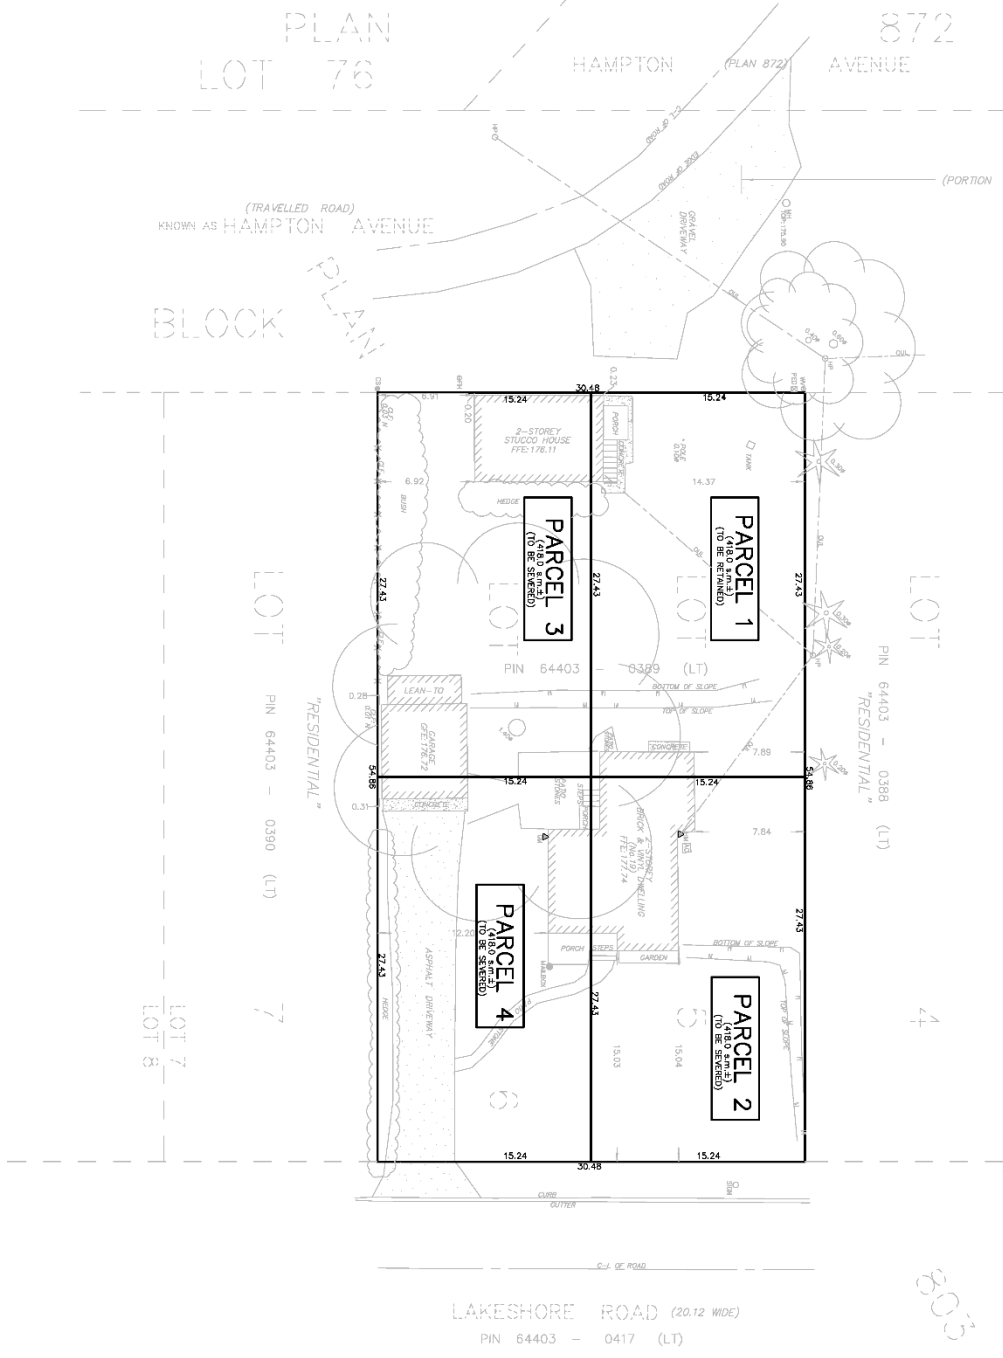

SKETCH

SKETCH FOR SEVERANCE APPLICATION
AT No. 19 LAKESHORE ROAD
CITY OF PORT COLBORNE
REGIONAL MUNICIPALITY OF NIAGARA

SCALE 1 : 200

PROPERTY DESCRIPTION

LOTS 5 AND 6
RESERVED FOR THE
MUNICIPALITY OF NIAGARA
AT 07 PIN 64403-0417

CAUTION

BOUNDARY NOTE