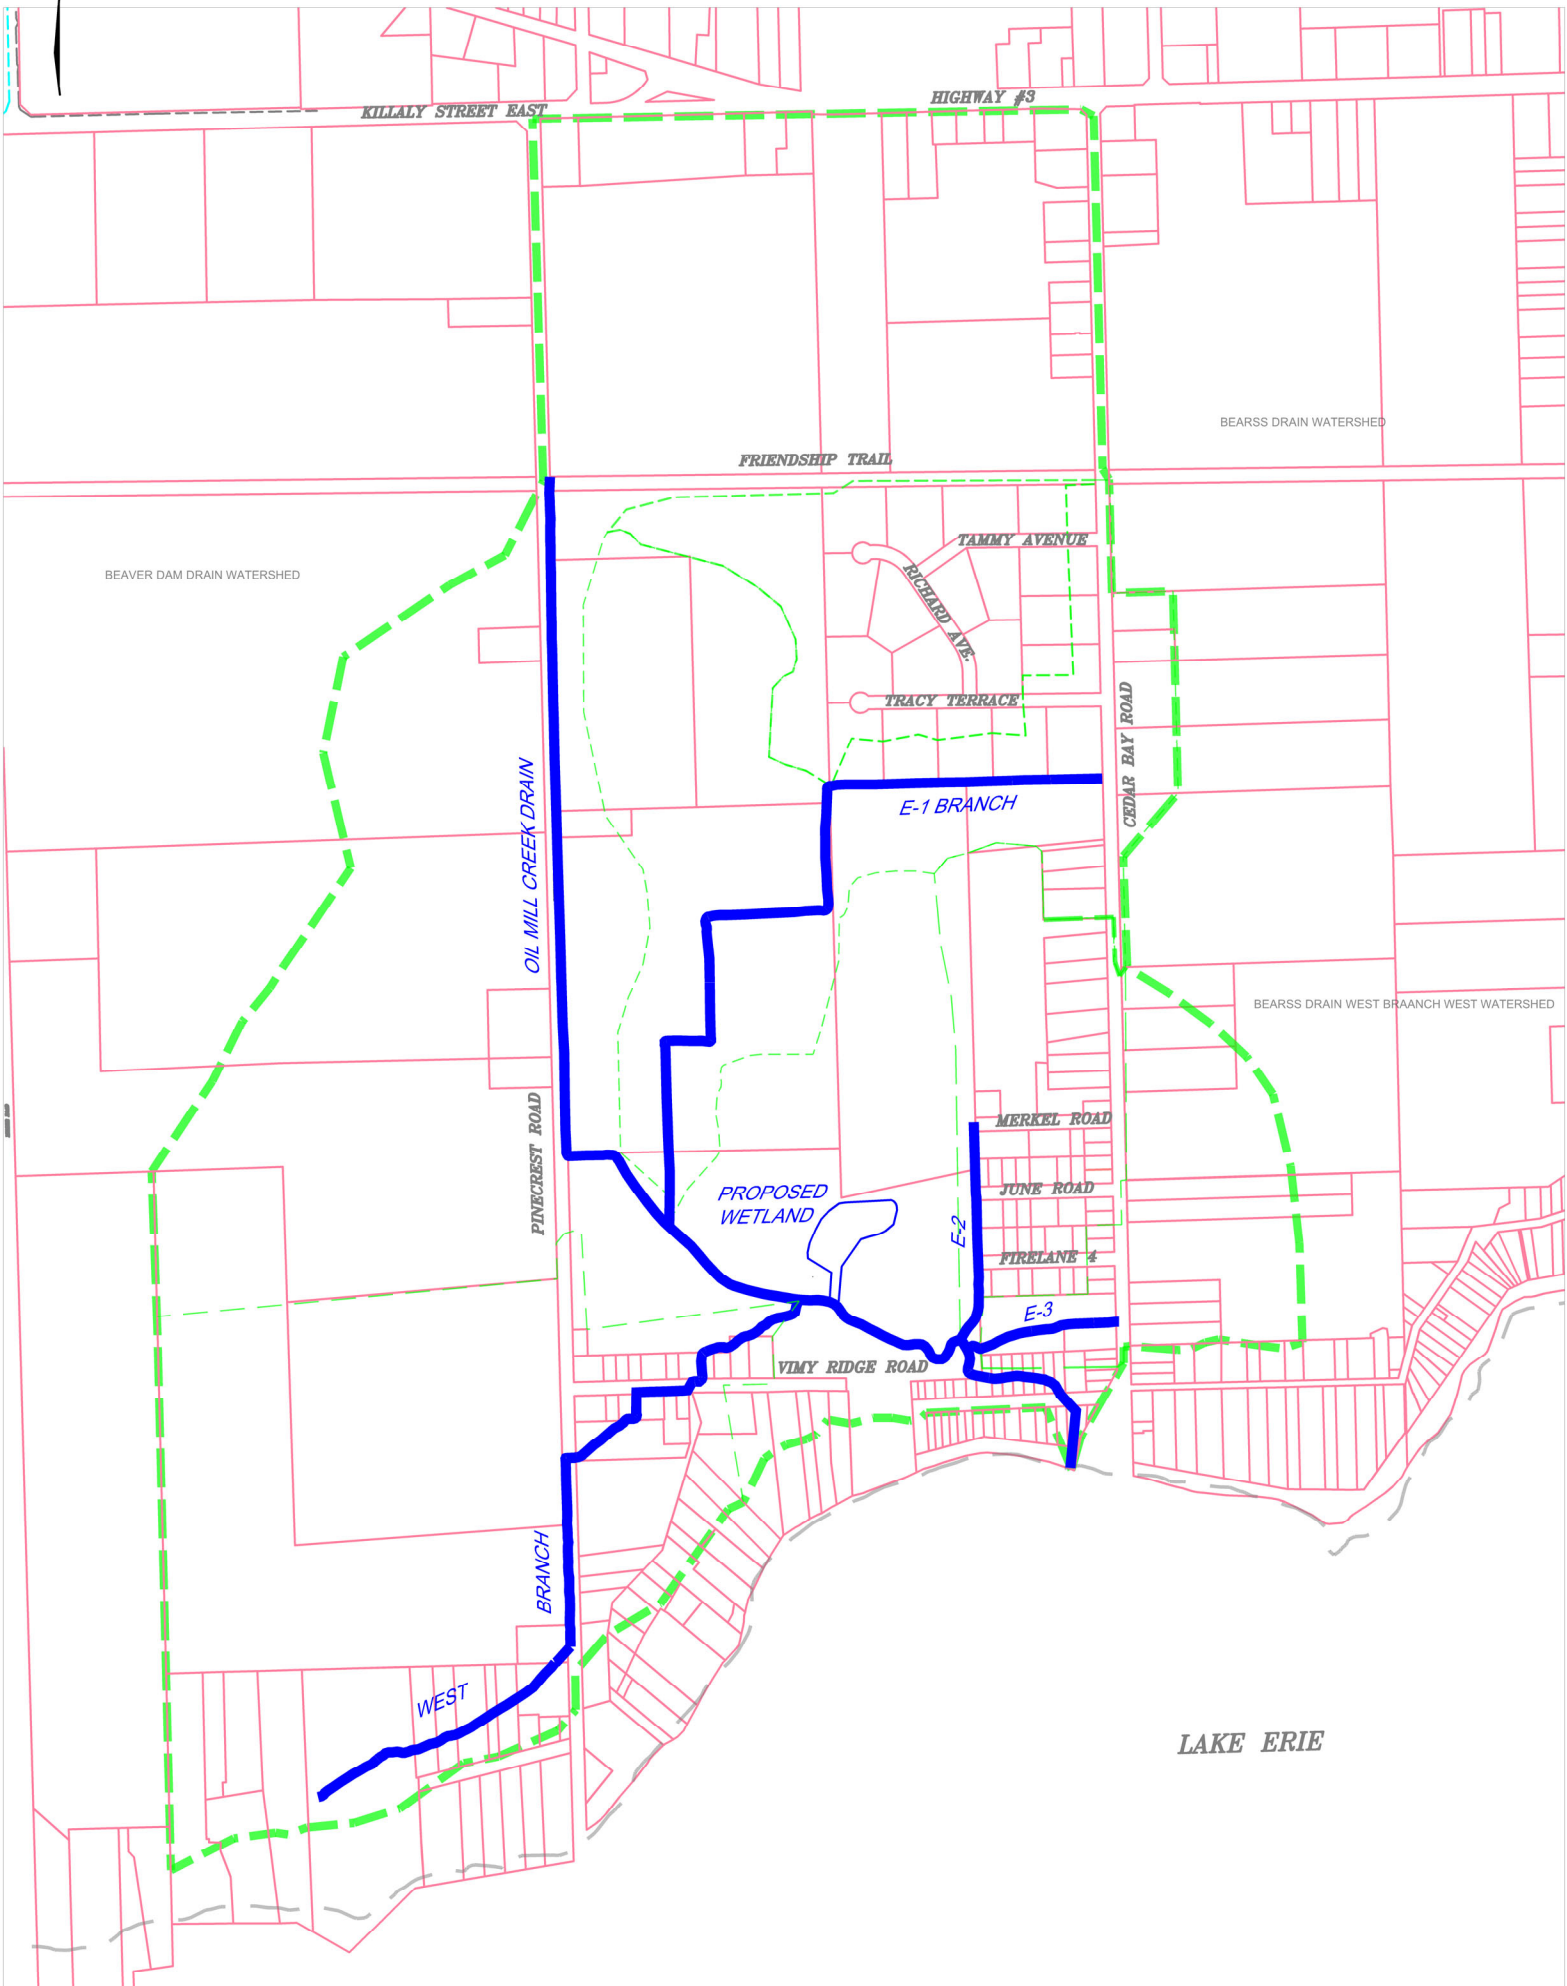

OIL MILL CREEK MUNICIPAL DRAIN

LAKE ERIE