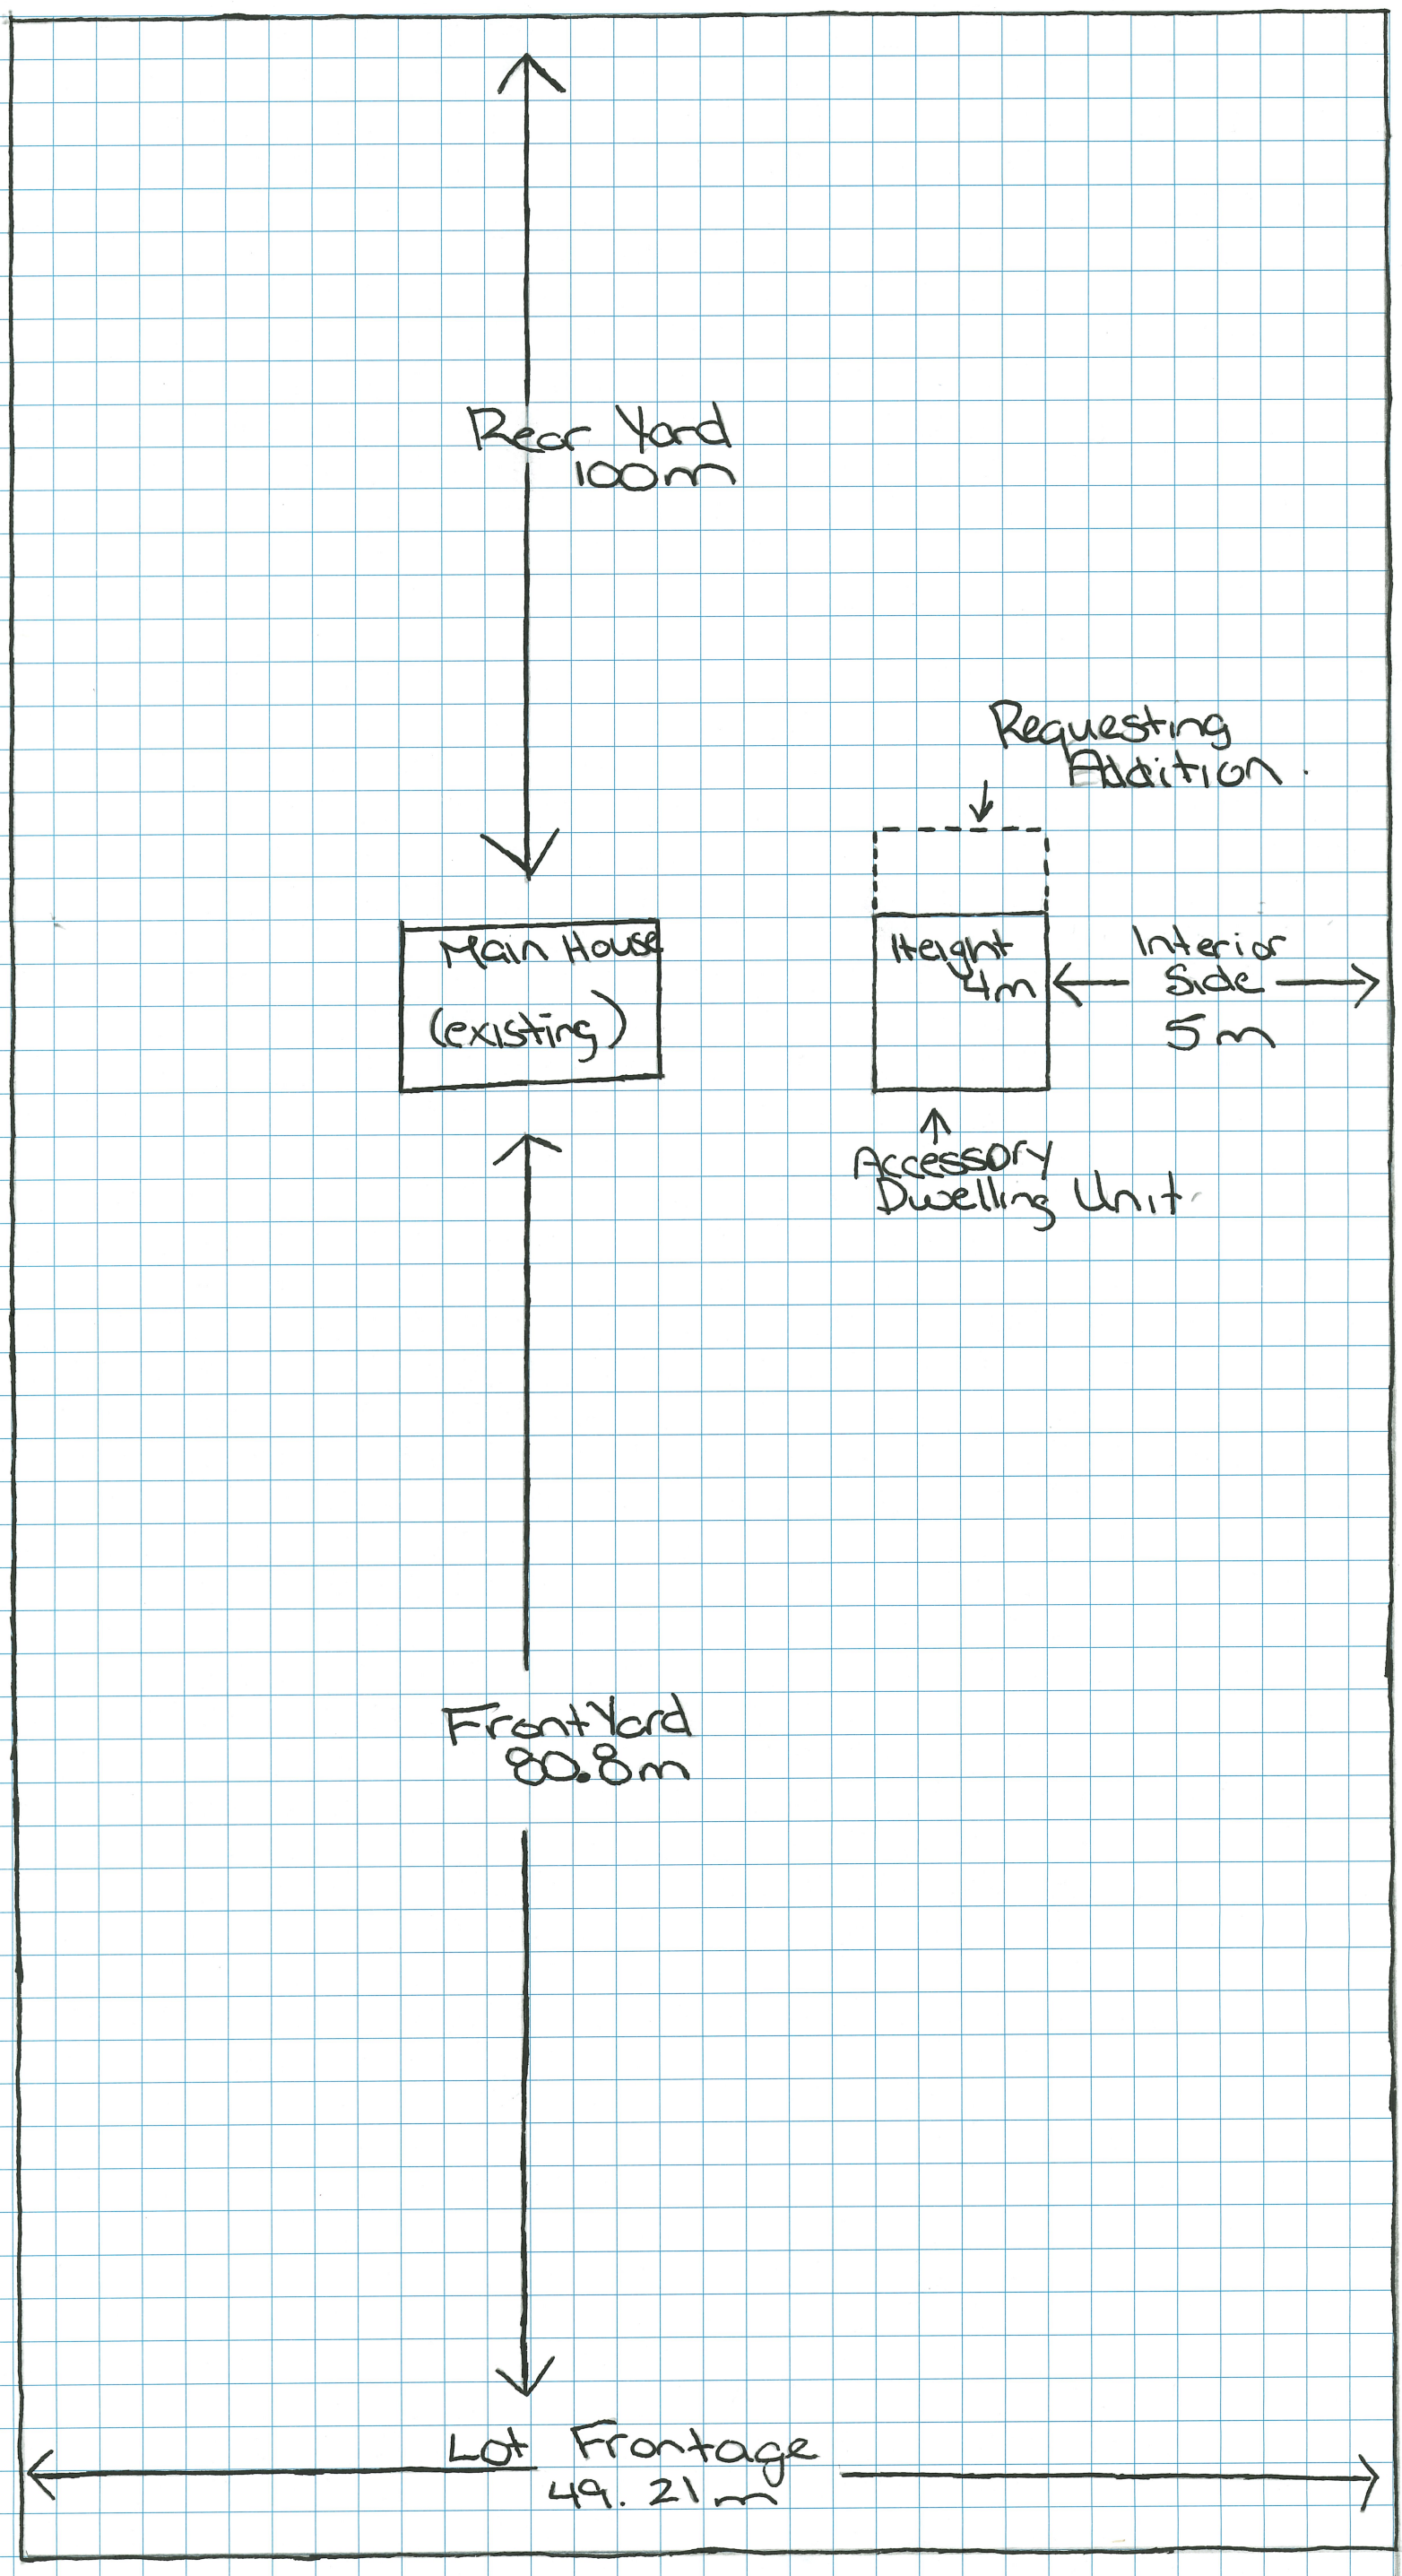

Lot Area
= 1 Hectare
(2.49 acres)

Lot Coverage
21.2%
for both
buildings
combined

Brookfield Rd.