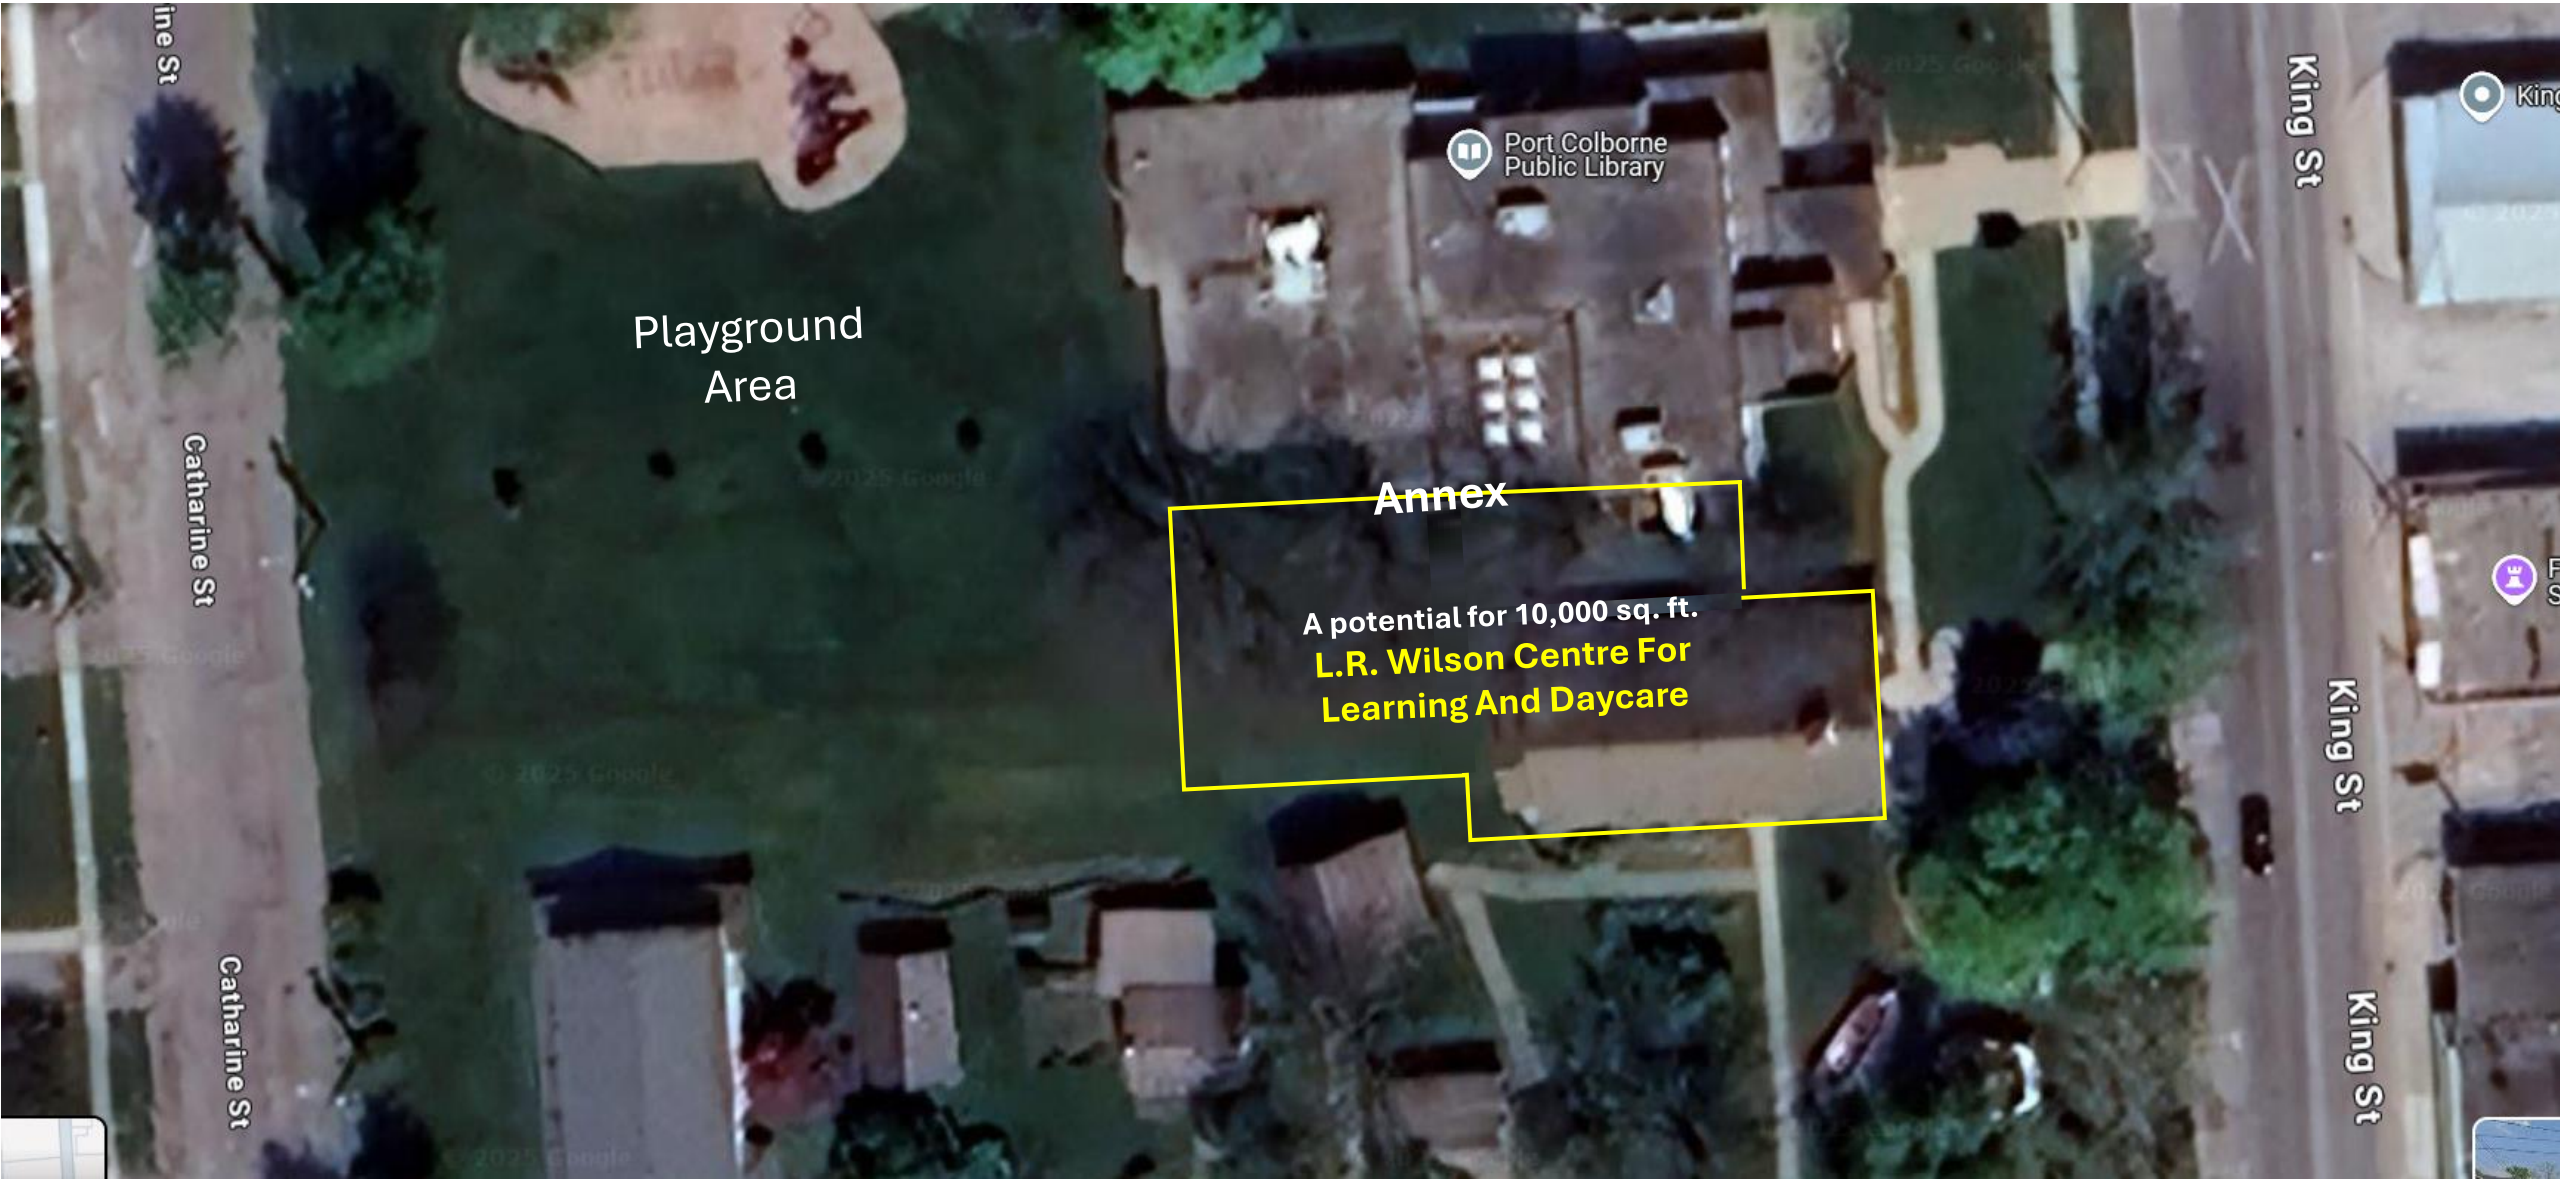

Proposed

L.R. Wilson Centre For Learning & Daycare

An annexation to existing Library and Archives buildings;

Provides 8 – 10,000 square feet of additional built space (one story);

Access to playground area, museum, library and Downtown;

*Requires relocation of existing L.R. Wilson Archives to the heritage building at 76 Main Street, Port Colborne - Visitor Centre

Port Colborne
Public Library

Playground
Area

Annex

A potential for 10,000 sq. ft.
**L.R. Wilson Centre For
Learning And Daycare**

Share

L.R. WILSON
Centre For Learning And Daycare

Street view
Showing proposed annex to library

One story 8 – 10,000 sq. ft. space

Rear View Perspective

L.R. Wilson Heritage Research Archives

Thank you.

Submitted February 7th, 2025
Robert Sheele, resident
Port Colborne